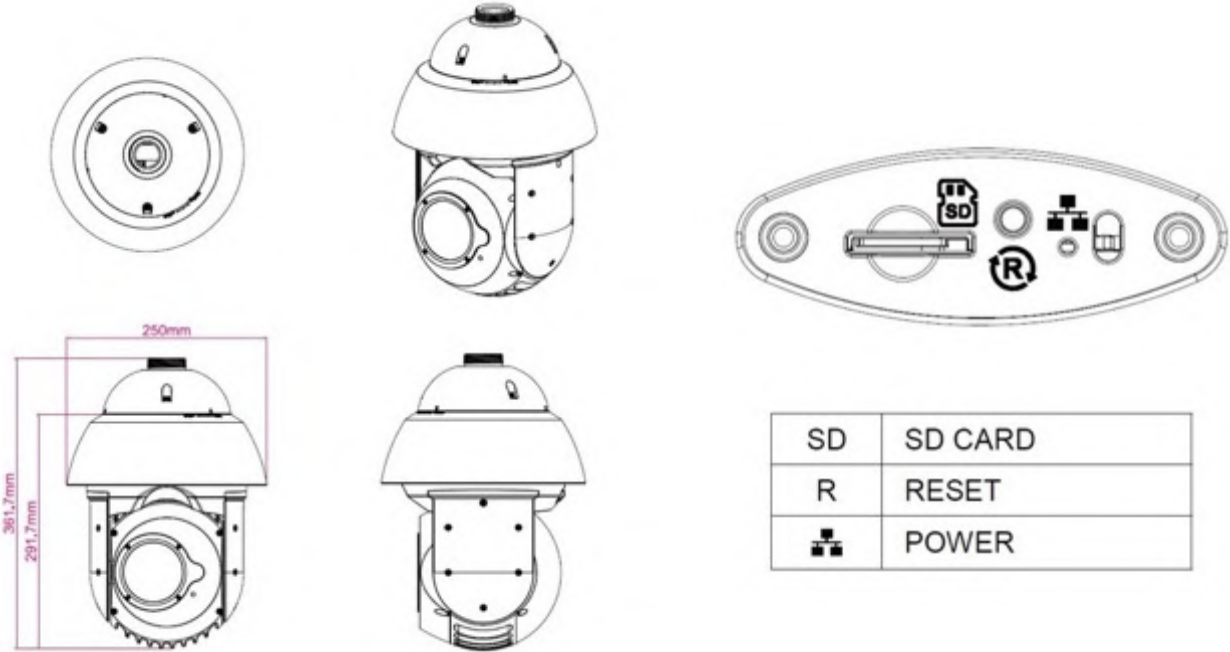

Dimension Drawing